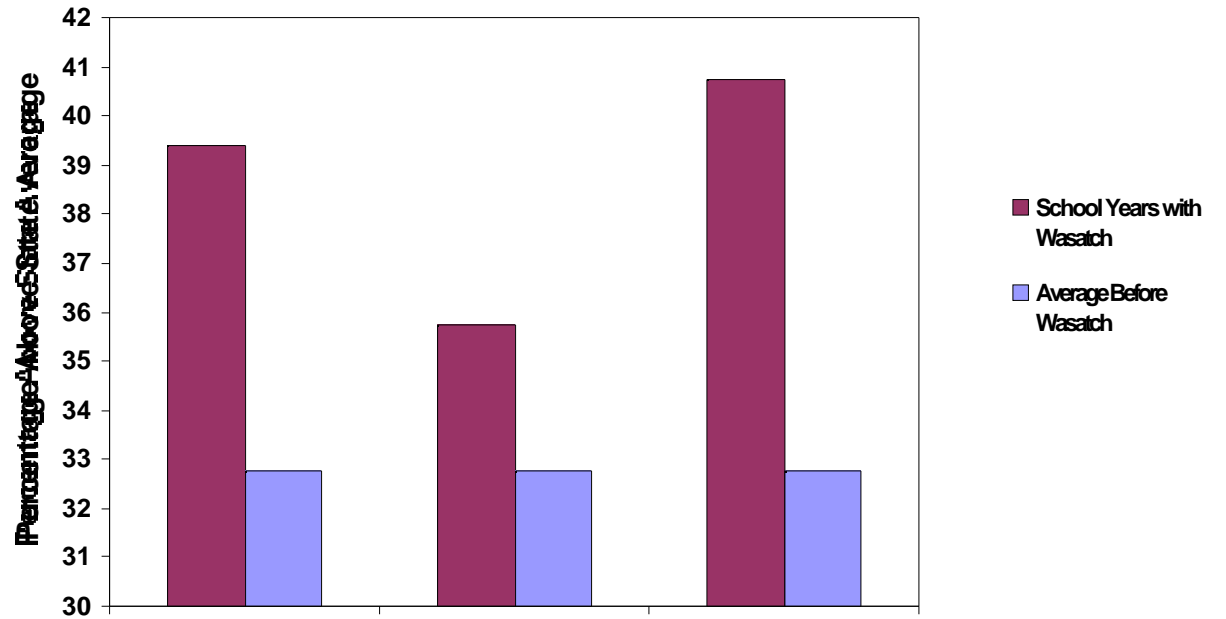

Maryville TCAP Test Scores Percentage Above State Average