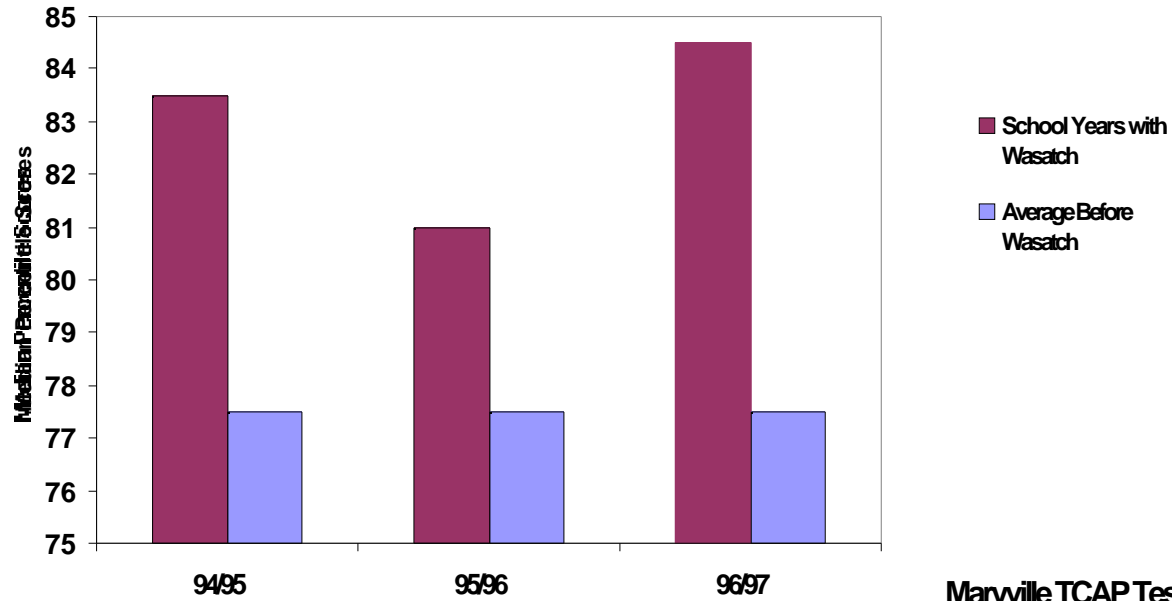

Maryville TCAP Test Score

Average of Grades 2-6